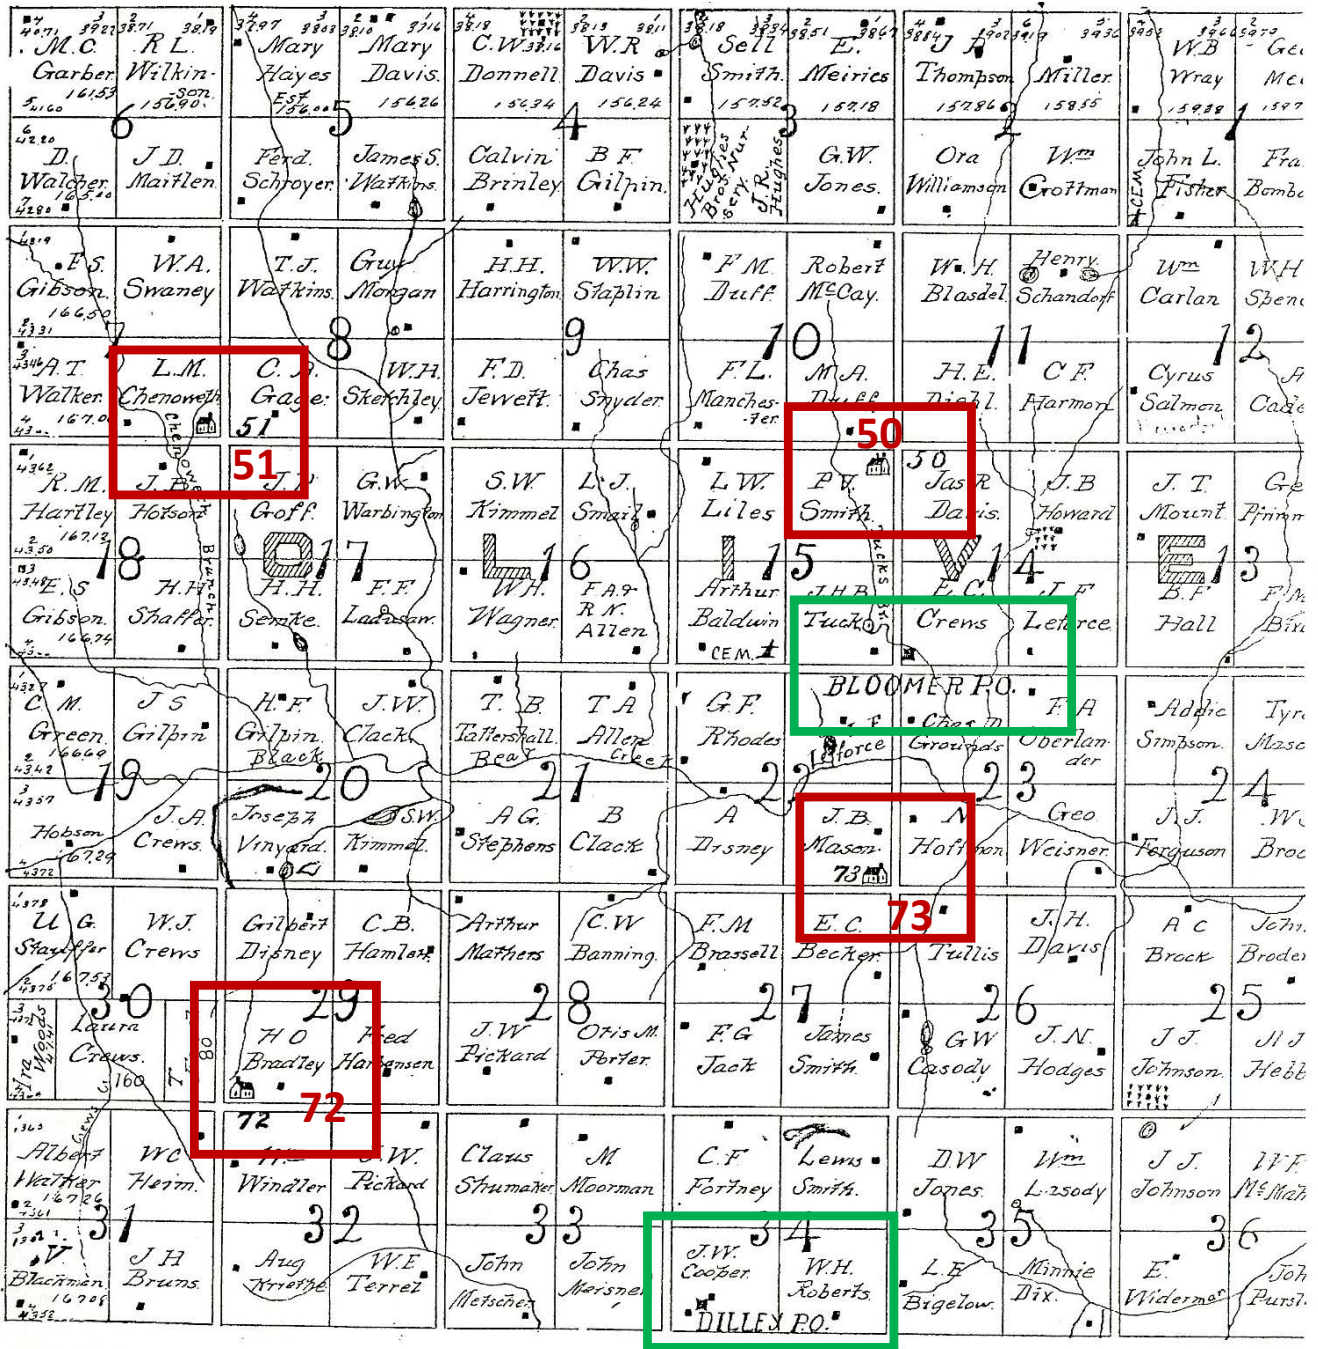

Olive Township

Dist 50, Duff,
NE corner of NE/4 of 15-22-3

Dist 72, Lone Star/Sinclair,
SW corner of SW/4 of 29-22-3
(One of two Lone Stars)

Dist 51, Fair Haven,
SE corner of SE/4 of 7-22-3

Dist 73, Mason,
SE corner of SE/4 of 22-22-3