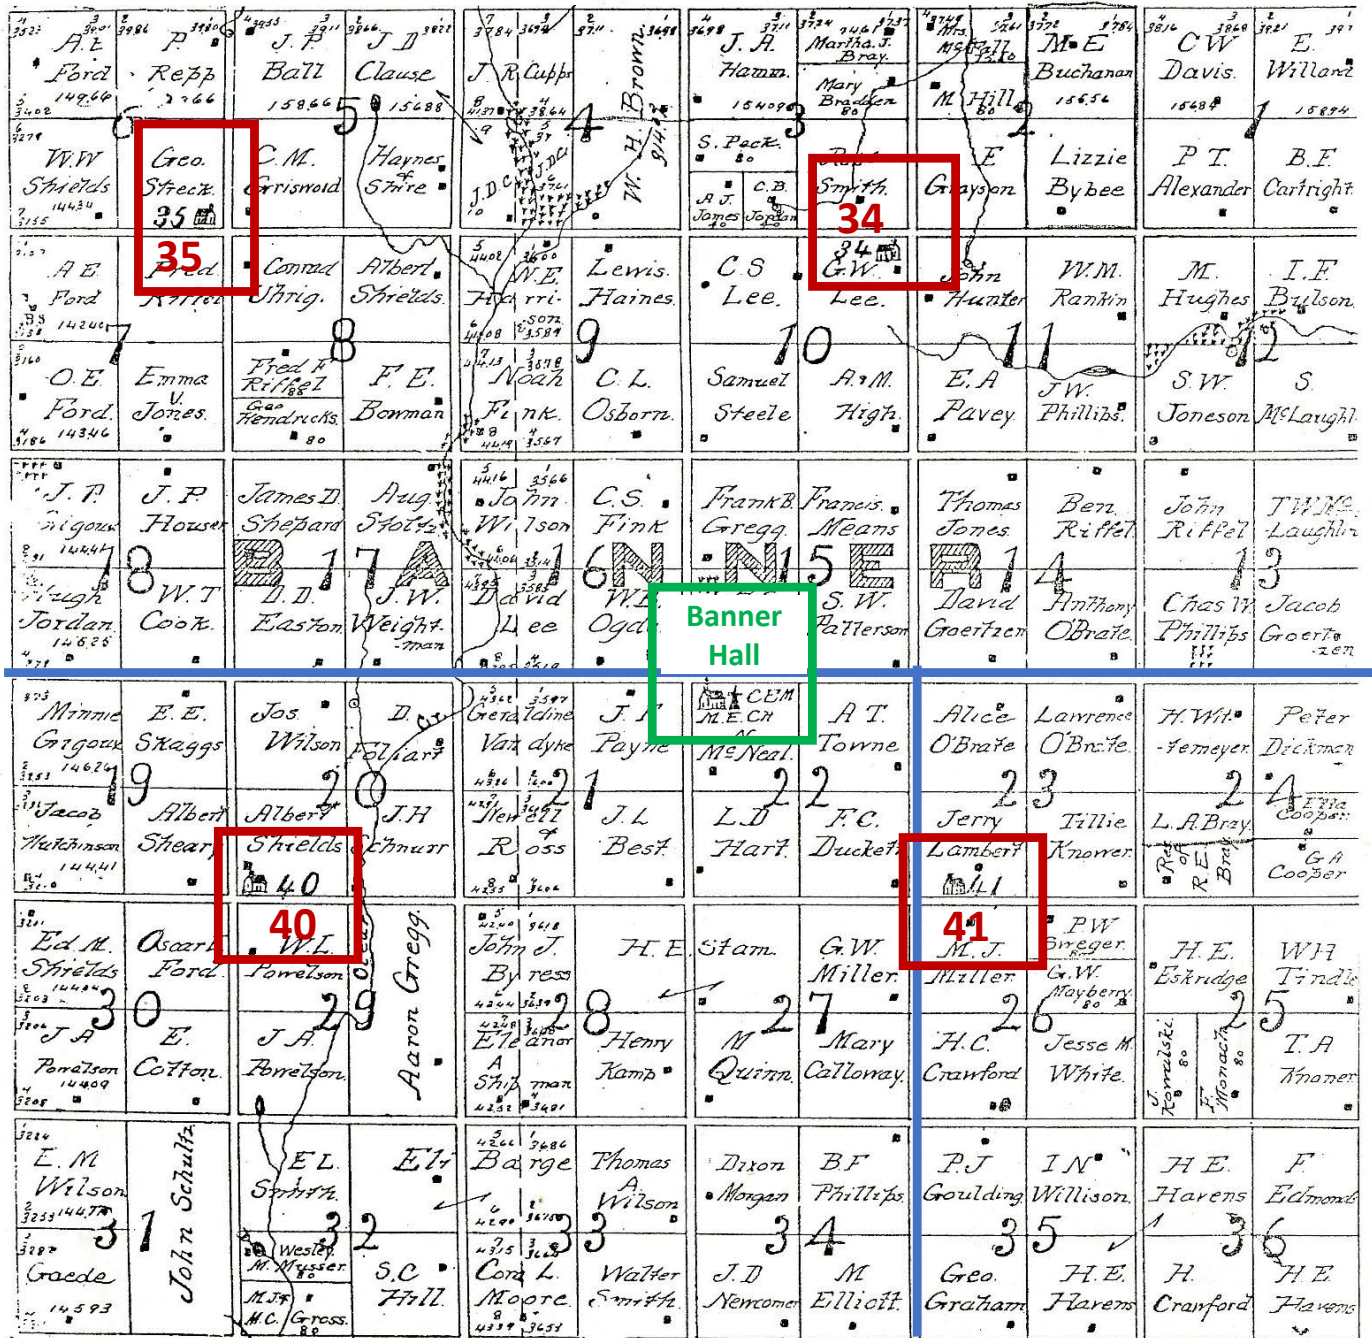

Banner Township

Dist 34, Sunny Slope,
NE corner of NE/4 of 10-23-7
(One of two Sunny Slopes)

Dist 41, Fairview,
S side of SW/4 of 23-23-7
(One of four Fairviews)

Dist 35, Banner,
SE corner of SE/4 of 6-23-7

Dist 40, Victor,
SW corner of SW/4 of 20-23-7

Banner Hall
NW corner of NW/4 of 22-23-7
*(This well-remembered community
gathering place was presumably the
form M.C. Church, NOT a school)*