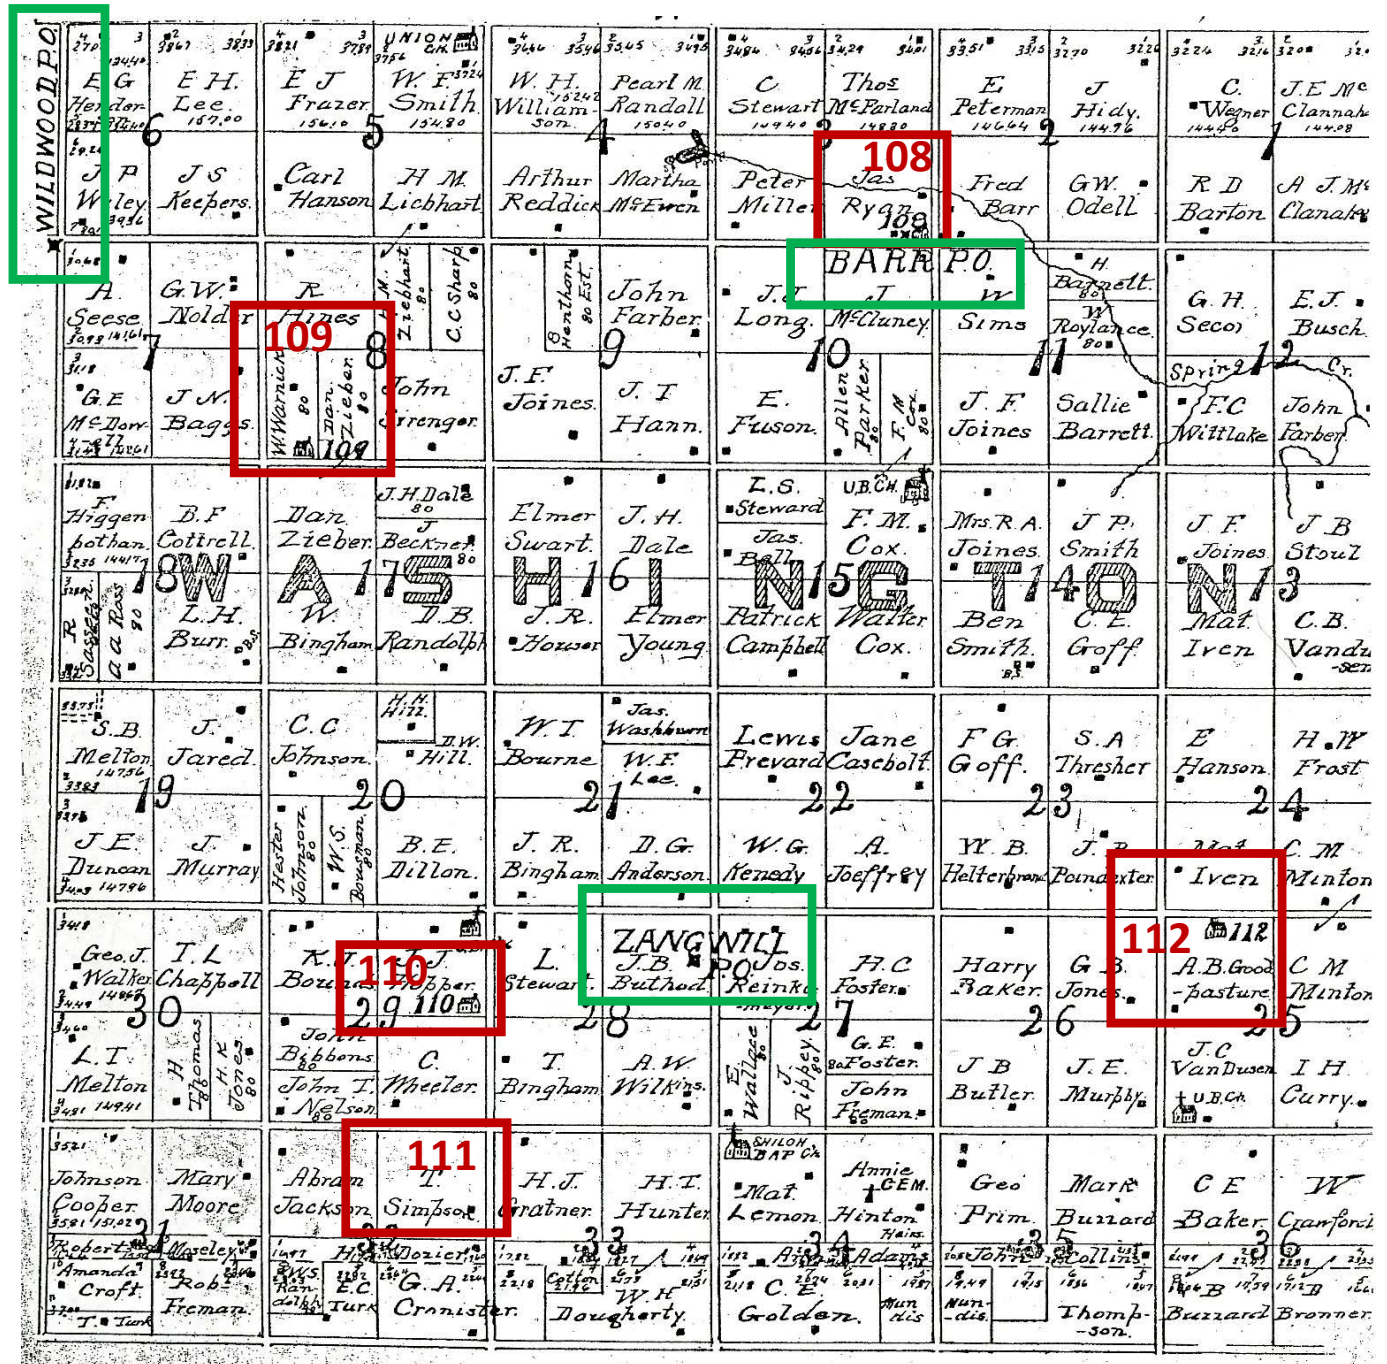

Washington Township

Dist 108, Barr,
SE corner of SE/4 of 3-20-8

Dist 109, Wildwood,
S side of SW/4 of 8-20-8

Dist 110,
Greenwood/Friendship,
SW corner of NE/4 of 29-20-8

Dist 111, Friendship?
NE corner of NE/4 of 32-20-8

(Not on 1901 map but on 1906 map; likely 111 merged with 110; 110 vs 111 names not clear)

Dist 112, Victory,
NW corner of NW/4 of 25-20-8

(Note: Schools here on 1906 county map do not match the 1906 township match; considerable confusion)