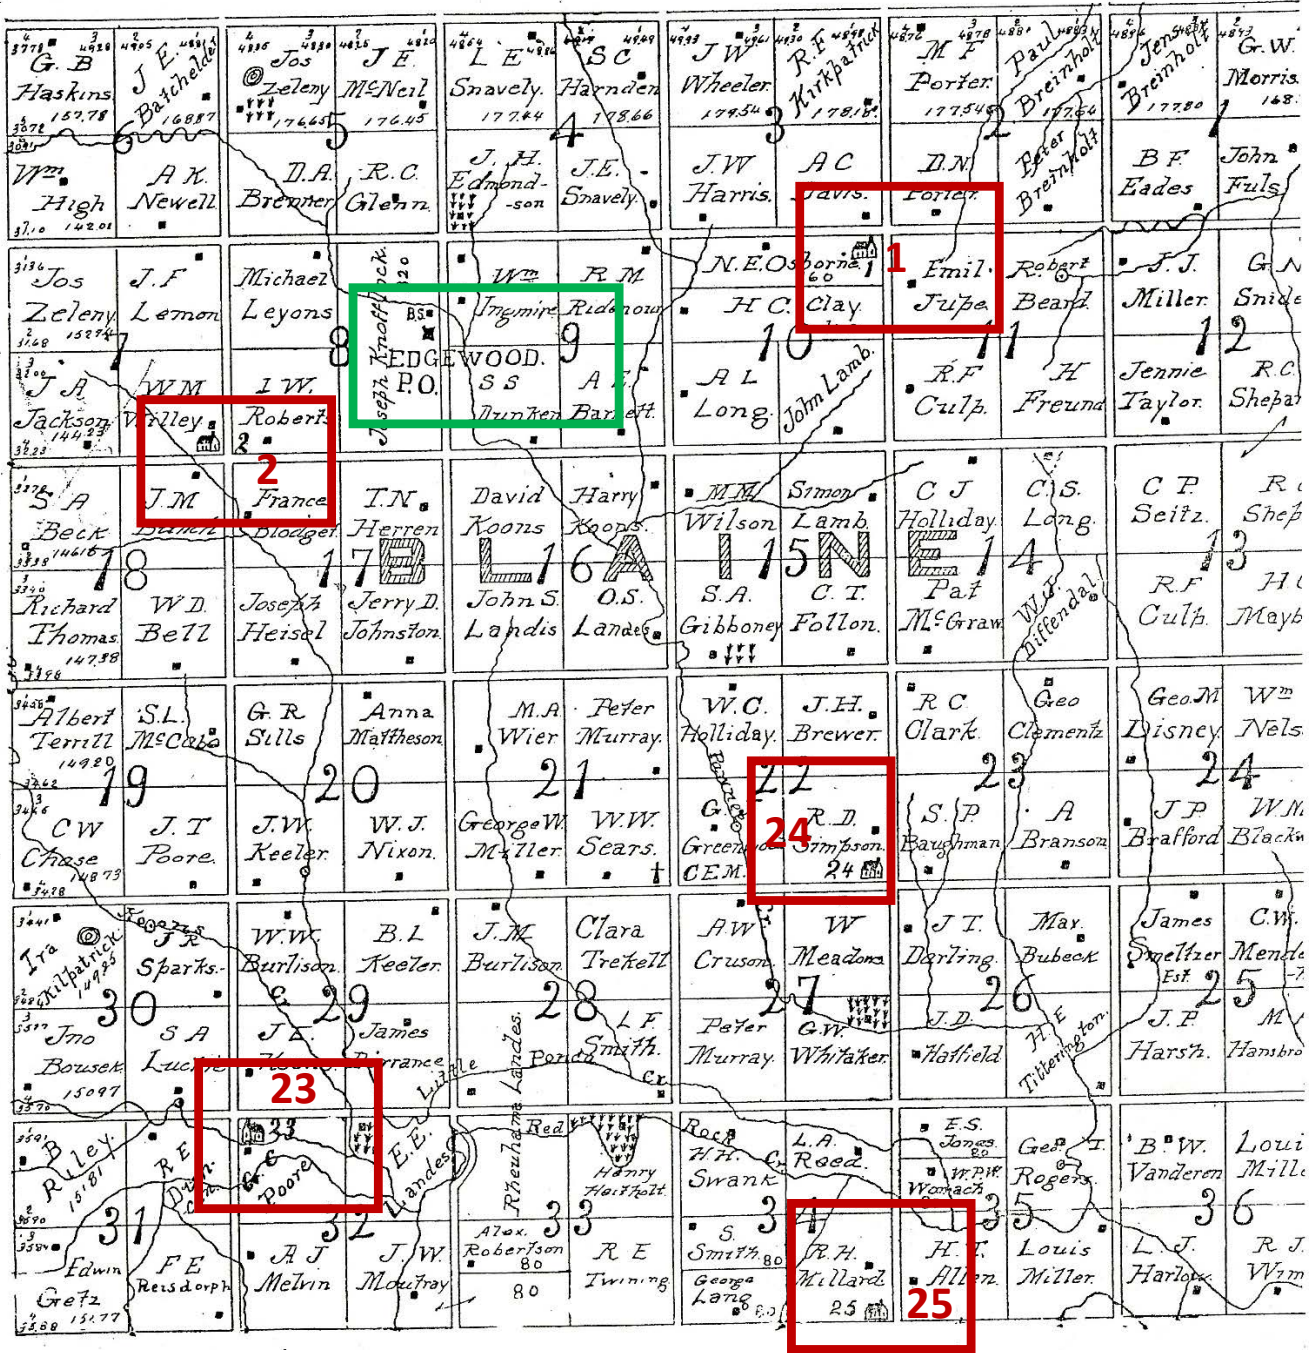

Blaine Township

- Dist 1, Prairie Center,
  NE corner of NE/4 of 10-24-4 (One of two Prairie Centers)
- Dist 2, Enterprise,
  SE corner of SE/4 of 7-24-4
  (One of three Enterprises)

- Dist 23, McDowell,
  NW corner of NW/4 of 32-24-4
- Dist 24, Independence,
  SE corner of SE/4 of 22-24-4
- Dist 25, Fairview,
  SE corner of SE/4 of 34-24-4
  (One of four Fairviews)