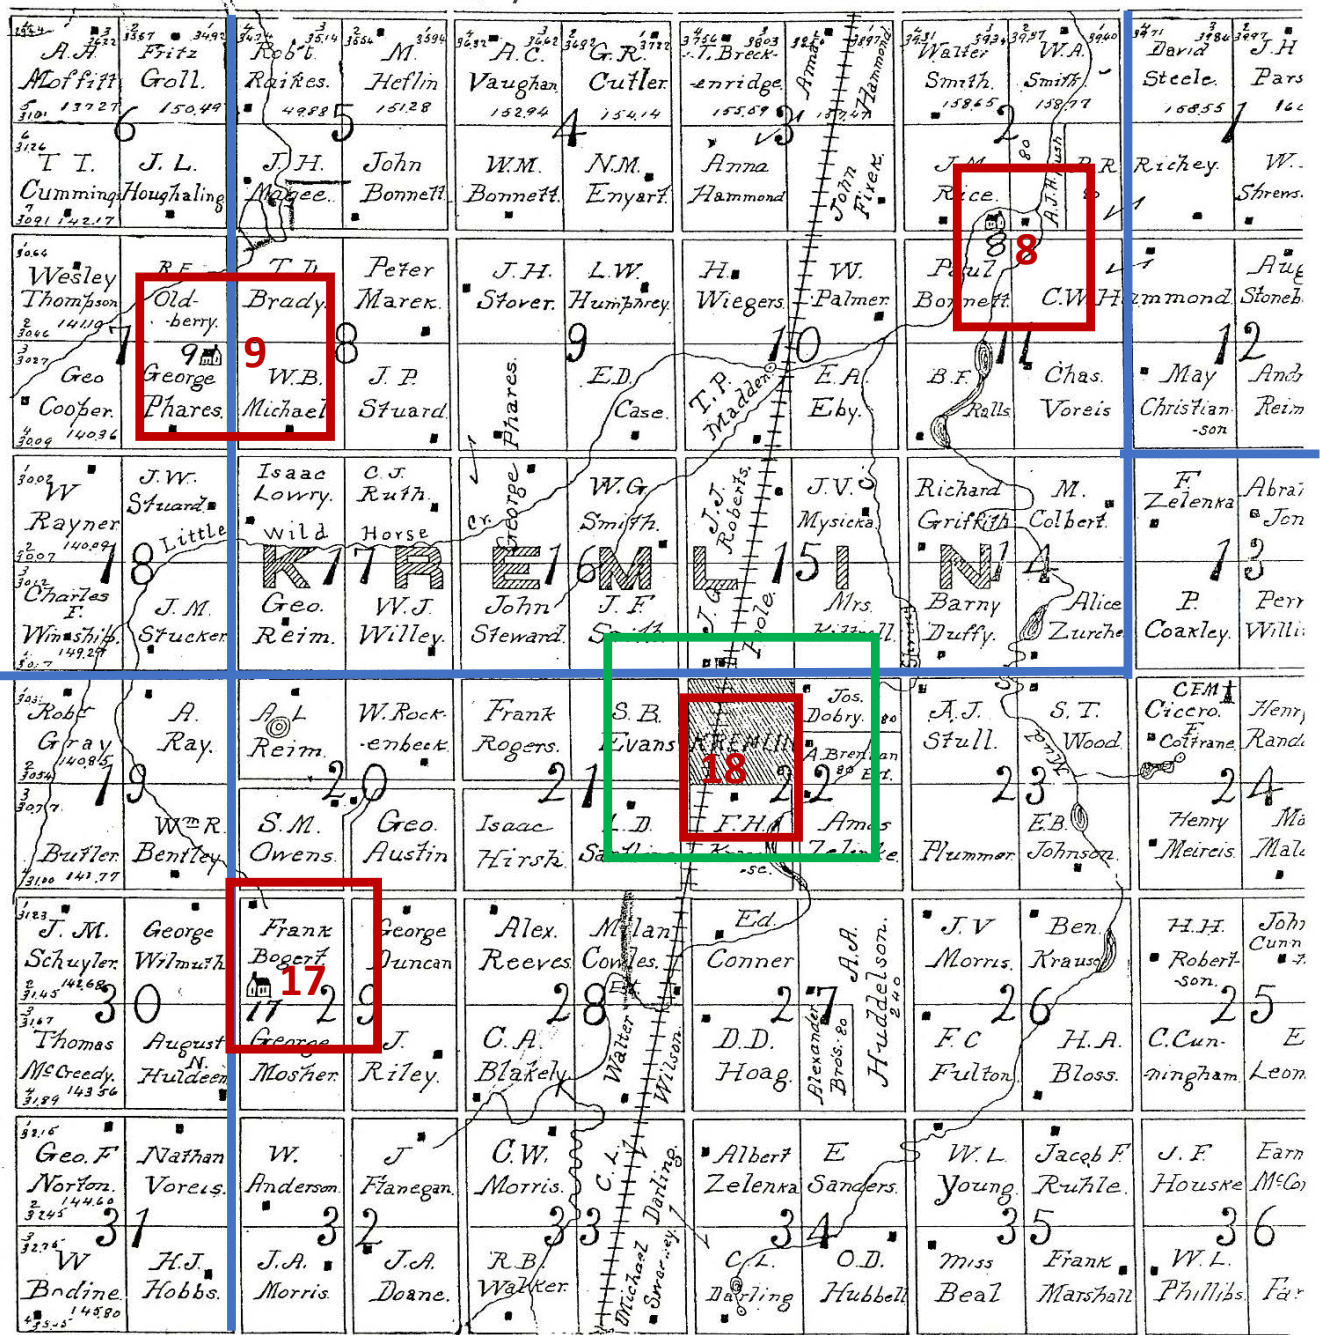

# Kremlin Township

**Dist 8, Pleasant Valley,**  
SE corner of SW/4 of 2-24-6  
*(One of two Pleasant Valleys)*

**Dist 9, Wild Horse,**  
NE corner of SE/4 of 7-24-6

**Dist 17, Columbia,**  
*(SW corner of SW/4 of 29-24-6 on this 1901 map; NE corner of NE/4 of 30-24-6 on 1906 map, where we knew it to be; maybe marked wrong, maybe moved)*