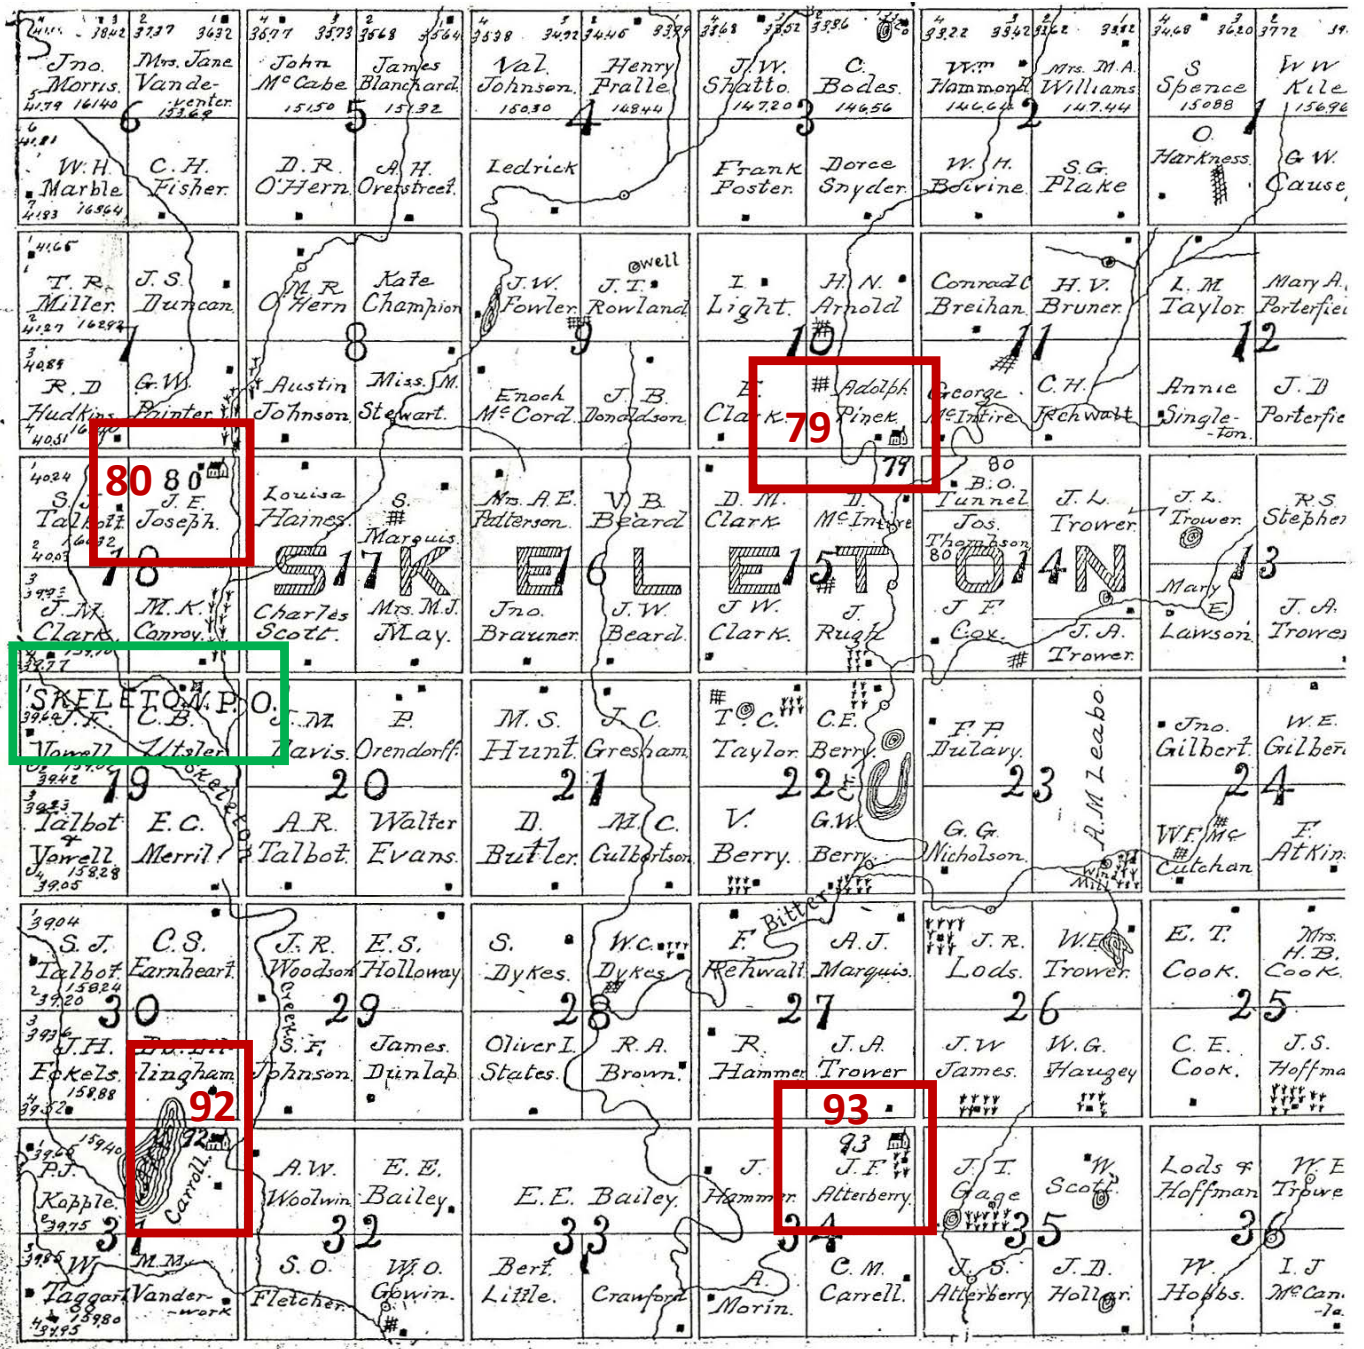

Skeleton Township

Dist 79, Bank(s),
SE corner of SE/4 of 10-21-5

Dist 92, Lakeview,
NE corner of NE/4 of 31-21-5

Dist 80, Pleasant Ridge,
NE corner of NE/4 of 18-21-5

Dist 93, Evergreen,
NE corner of NE/4 of 34-21-5