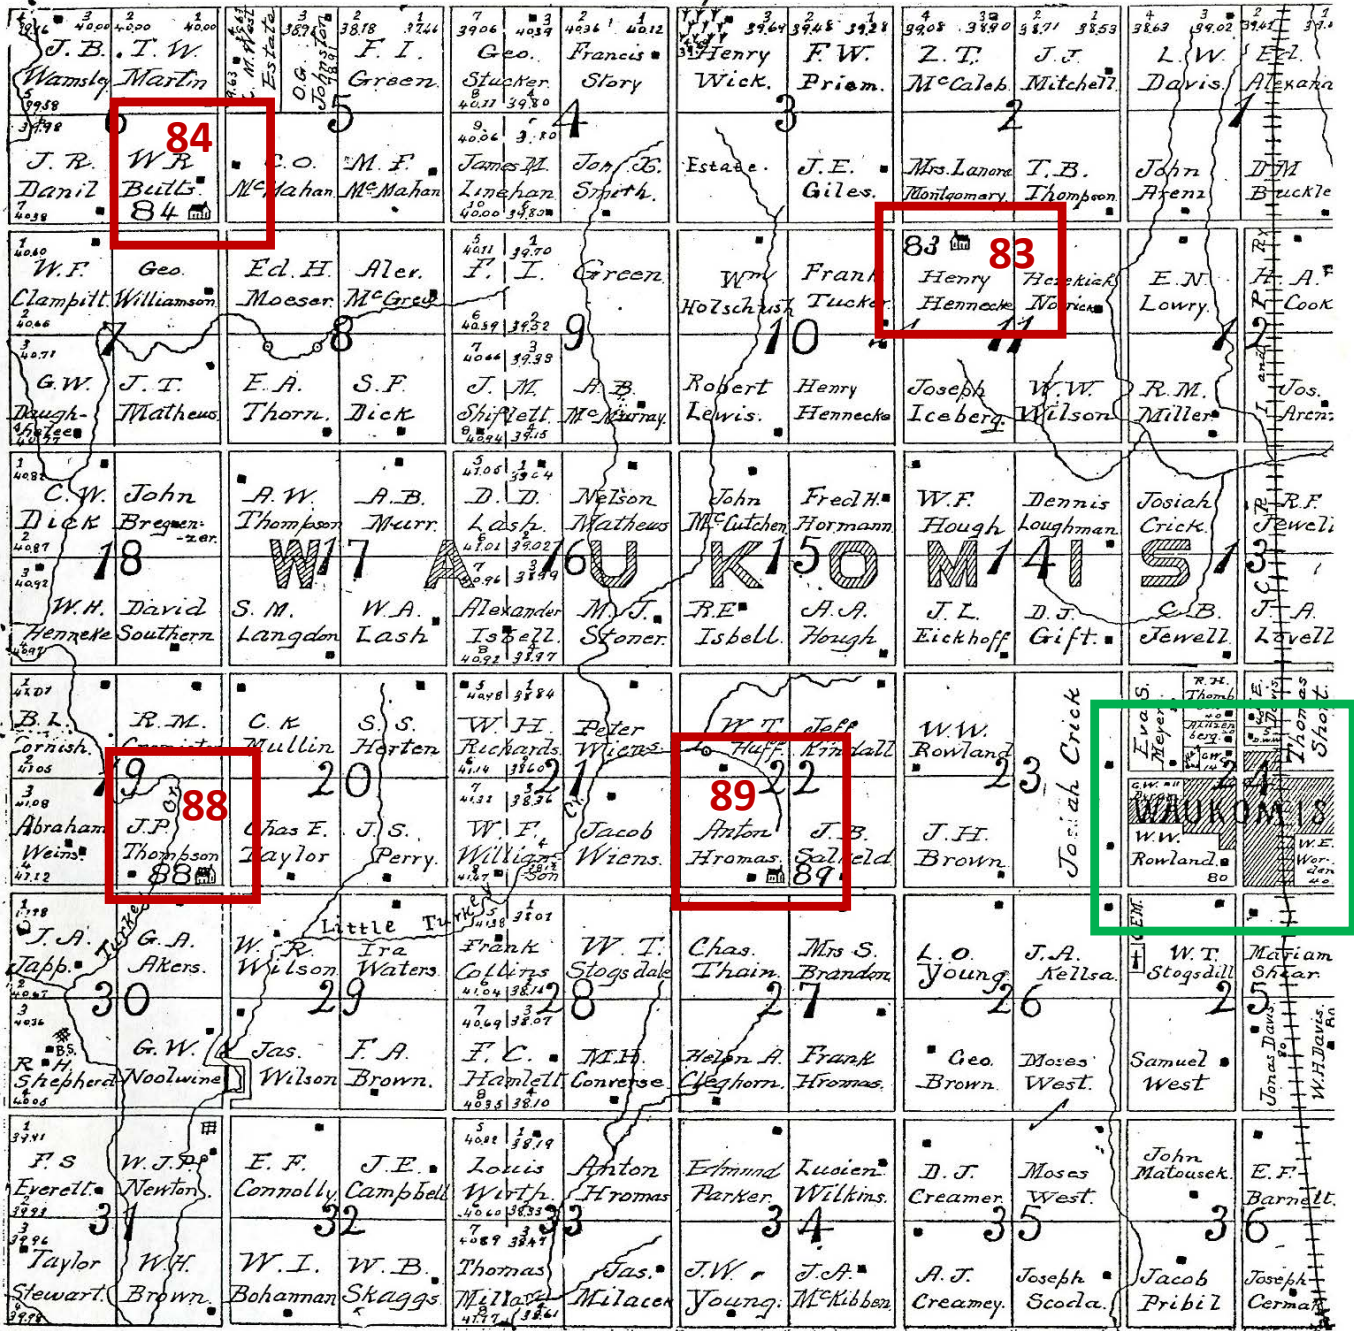

Waukomis Township

Dist 84, Happy Valley,
NW corner of NW/4 of 11-21-7

Dist 84, Happy Valley,
SE corner of SE/4 of 6-21-7

Dist 88, Morning Star,
SE corner of SE/4 of 19-21-7

Dist 89, Pleasant Hill,
SE corner of SW/4 of 22-21-7
(One of two Pleasant Hills)