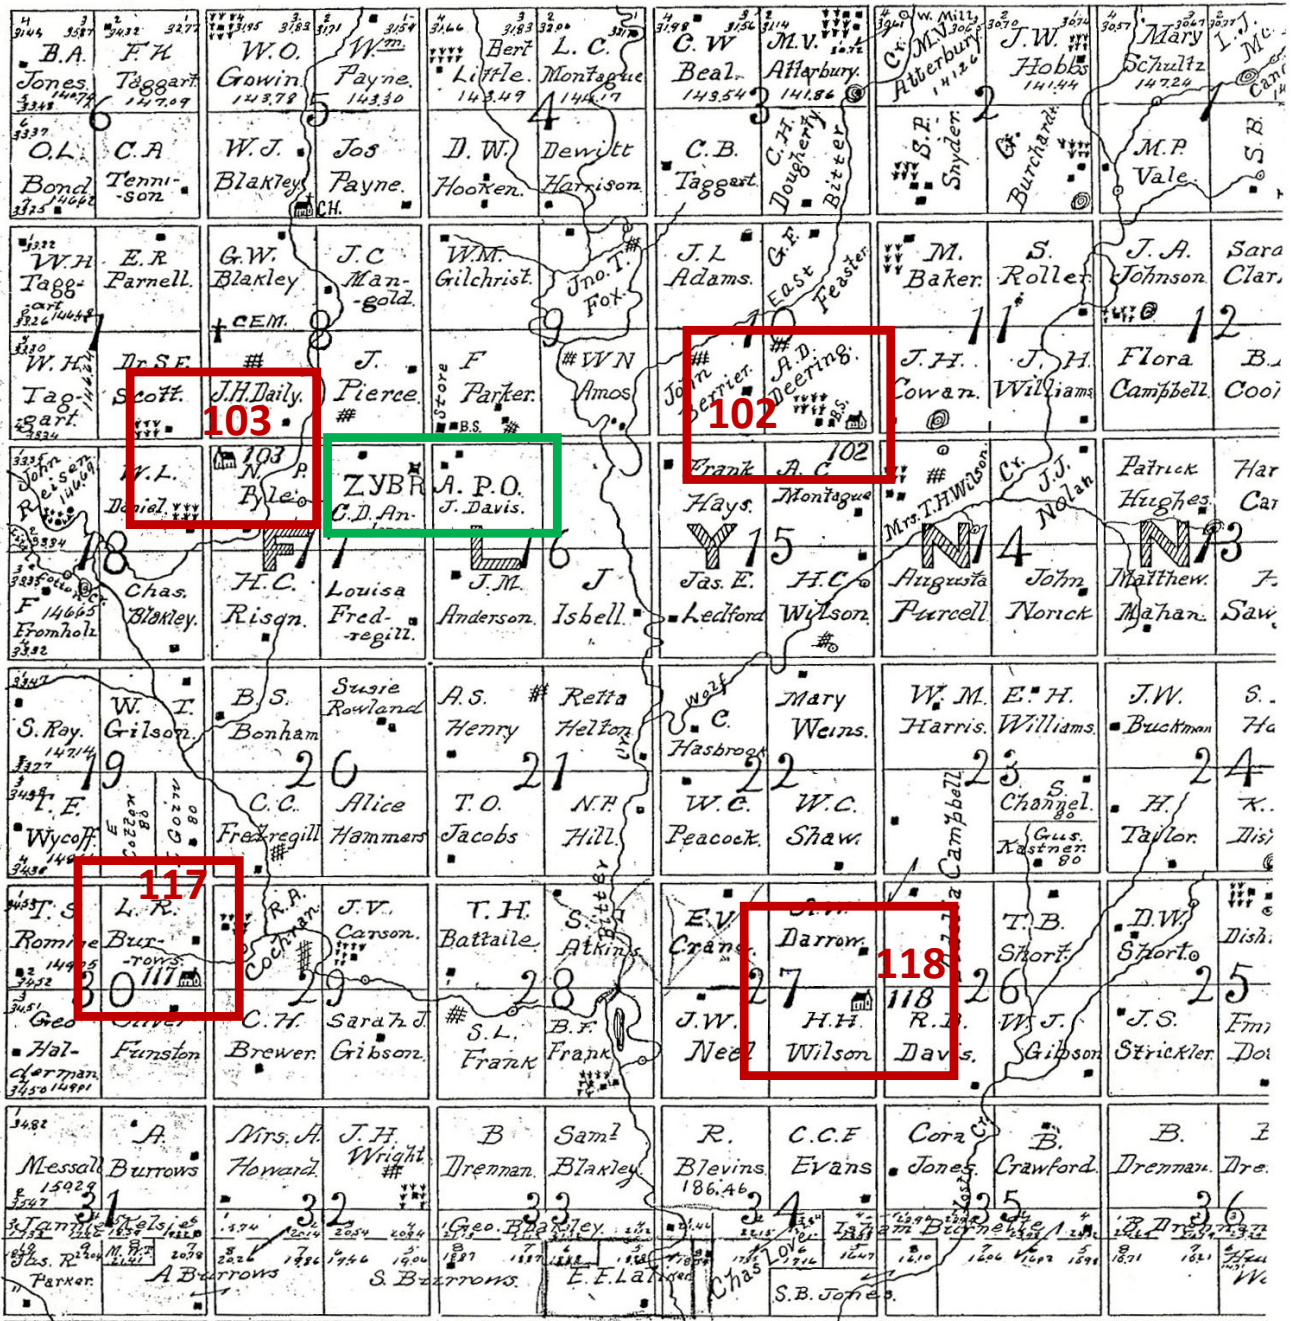

Flynn Township

Dist 102, Fairview,
SE corner of SE/4 of 10-20-5
(One of four Fairviews)

Dist 117, Elm Ford,
SE corner of NE/4 of 30-20-5

Dist 103, Pleasant Valley/Riggs,
NW corner of NW/4 of 17-20-5
(One of two Pleasant Valleys)

Dist 118, Science Hall,
NE corner of SE/4 of 27-20-5