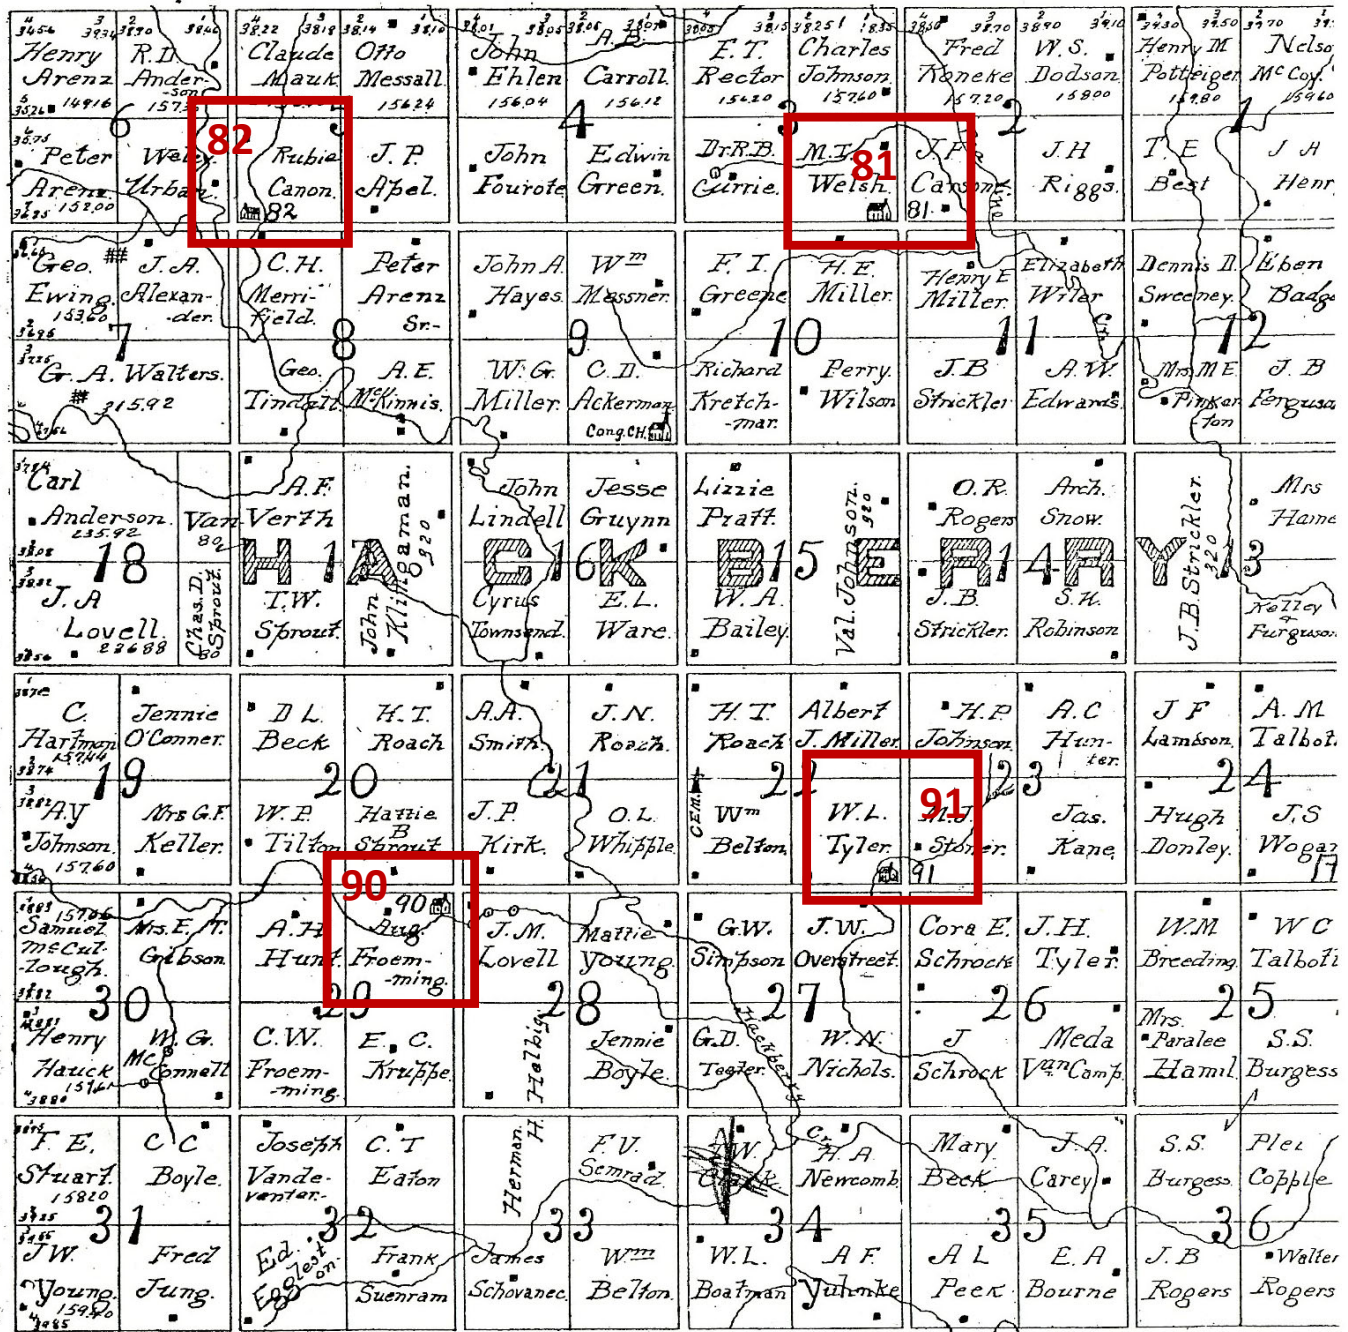

# Hackberry Township

Dist 81, Skeleton Valley,  
SE corner of SE/4 of 3-21-6

Dist 90, **Unknown**,  
NE corner of NE/4 of 29-21-6  
*(No names in any sources)*

Dist 82, Valley View,  
SW corner of SW/4 of 5-21-6